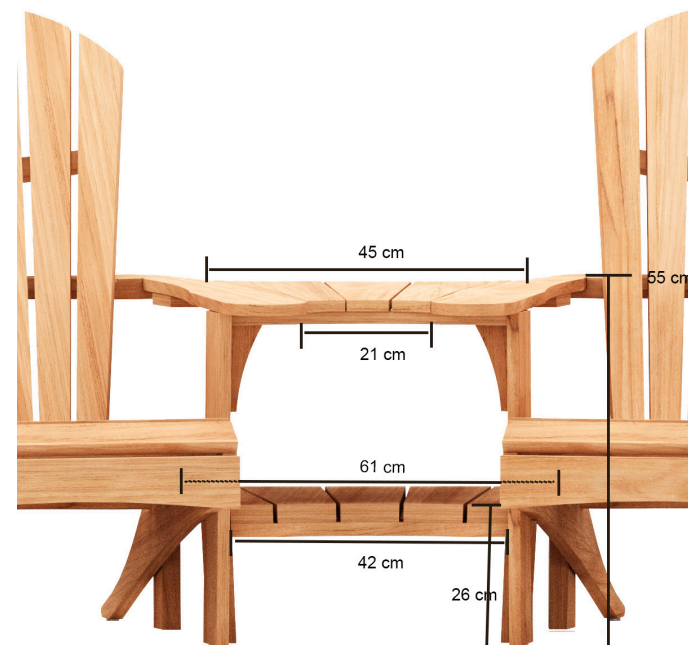

Retail price:

Noah extendable table € 4.200,-

SIENNA

2-seater - solid teak

by *Traditional Teak*

Sienna 2 - seater

<i>W</i>	131 cm
<i>D</i>	79 cm
<i>H</i>	88 cm
<i>arm high</i>	56 cm
<i>seat high</i>	37 cm

Retail price:

<i>Sienna 2-seater solid teak</i>	€ 1.799,-
<i>Sienna 2-seater mosaic teak</i>	€ 1.199,-
<i>SBC-2 cushion for 2 seater Sienna (PG3)</i>	€ 479,-

SIENNA

in between table

by *Traditional Teak*

+

Retail price:

Sienna in between table solid teak * € 389,-

Teté a Teté complete: 2 x sienna + IBT € 2.387,-

Sienna in between table mosaic teak * € 279,-

Teté a Teté complete: 2 x sienna mosaic + IBT € 1.677,-

* the Sienna in between table (IBT) can be connected to 2 Sienna beachchairs (mosaic) to create a Sienna Teté-a-Teté

MARCELLA

lounge modular corner piece

designed by Povl Eskildsen

Marcella lounge modular - corner piece

<i>W</i>	<i>86 cm</i>
<i>D</i>	<i>86 cm</i>
<i>H</i>	<i>74 cm</i>
<i>seat high</i>	<i>39 cm</i>

Retail price: