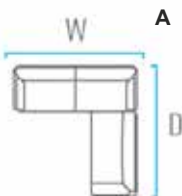

# Details

All variations,  
sizes & codes

Medium D

**A**  
3 seater + 2 seater arm left

or

**B**  
3 seater + 2 seater arm right

D - 247 cm  
W - 232 cm  
H - 72 cm  
\* SH - 39 cm

Small