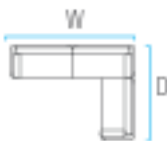

Large-A
2 x arm left / 1 x arm right

D -
W - 247 cm
H - 321 cm
* SH - 72 cm
39 cm