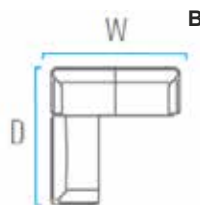

**Medium-D- with end table**  
2x arm right / 1 end table

D - 236 cm  
W - 247 cm  
H - 72 cm  
\* SH - 39 cm  
\*\*TH - 25 cm

# Details

All variations,  
sizes & codes

Medium D

**A**  
3 seater + 2 seater arm left

or

**B**  
3 seater + 2 seater arm right

D - 247 cm  
W - 232 cm  
H - 72 cm  
\* SH - 39 cm

Small