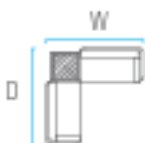

Medium-B - with corner table
1x arm right / 1 x arm left / 1 corner table

* SH - Seat high
** TH - Table high