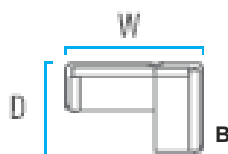

## MARCELLA (pg 28)

MARCELLA nested coffee tabel	∅	h	kg	
8.99.20.24.02	63	40	7	€ 599,-
8.99.20.24.01	90	45	13	€ 999,-

MARCELLA nested coffee tabel	∅	h	kg	
- ceramic top				
8.99.20.24.04	63	40	7	€ 599,-
8.99.20.24.05	90	45	13	€ 999,-