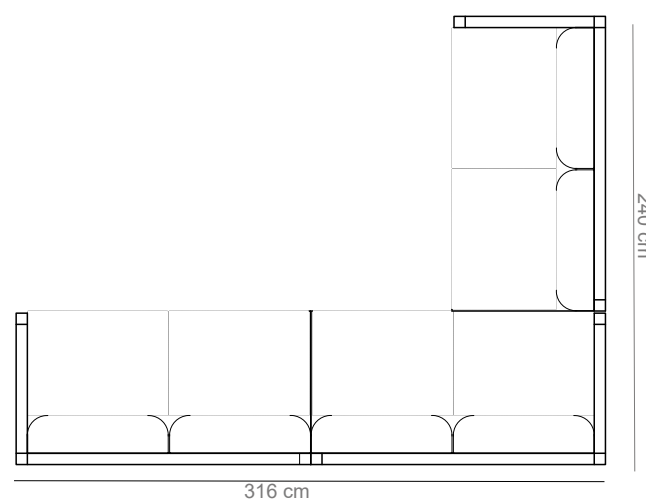

module 8: 2- seater arm-L, 2- seater arm-R, 2- seater arm-R