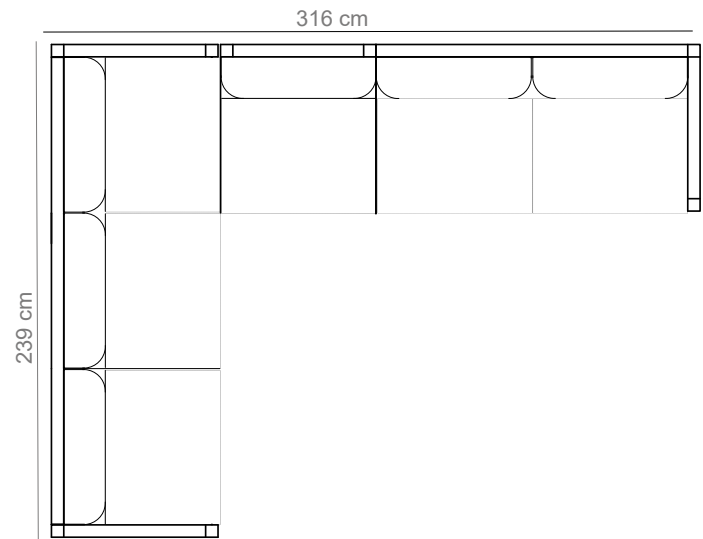

module 2: 2- seater arm-L, chair w/o arm, 3-seater