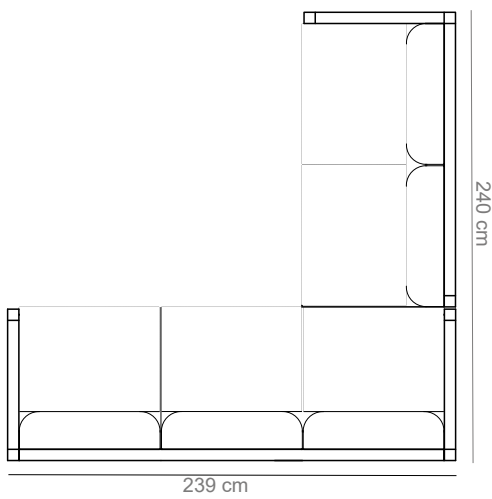

module 6: 2- seater arm-R, 3-seater