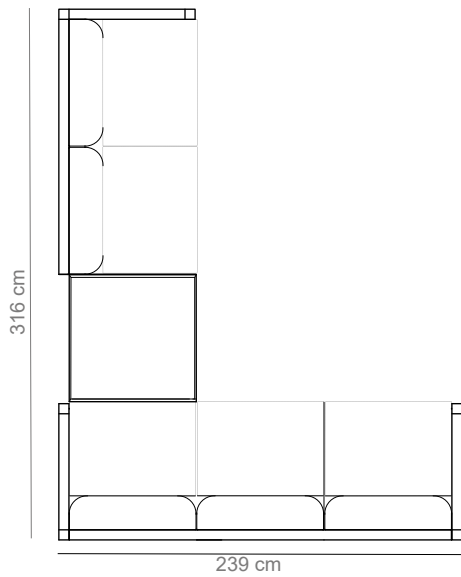

module 3: 2- seater arm-L, hocker, 3-seater