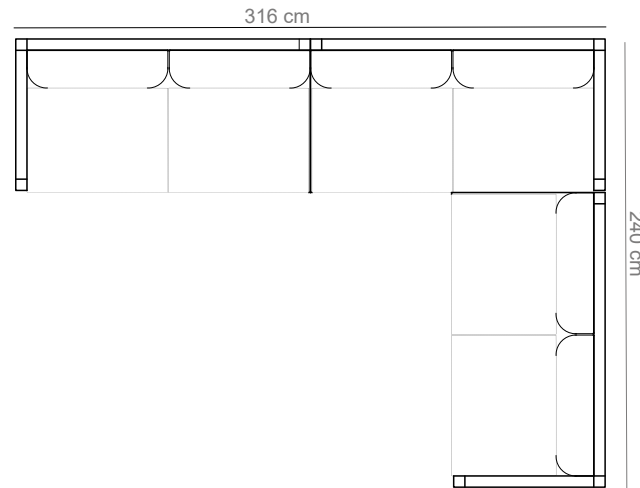

module 7: 2- seater arm-R, 2- seater arm-L, 2- seater arm-L