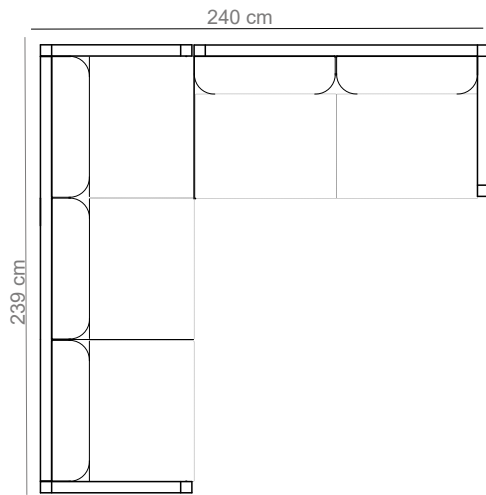

Details

All variations,
sizes & codes

module 5: 2- seater arm-L, 3-seater