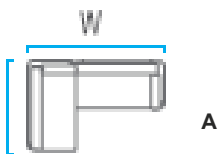

## MARCELLA (pg 28)

MARCELLA nested coffee tabel	∅	h	kg	
8.99.20.24.02	63	40	7	€ 599,-
8.99.20.24.01	90	45	13	€ 999,-

MARCELLA nested coffee tabel	∅	h	kg	
- ceramic top				
8.99.20.24.04	63	40	7	€ 599,-
8.99.20.24.05	90	45	13	€ 999,-